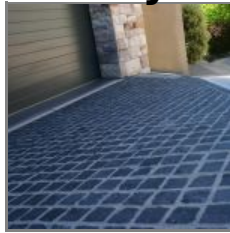

Gallery Images

Sareen Stone NSW Pty. Ltd.
P: (02) 9736-1833
F: (02) 9736-2260
E: info@sareenstone.com.au

Showroom Address
86 Nirranda Street,
Concord West
NSW Australia 2138

Showroom hours
Monday-Friday 8:30am-5pm
Saturday 9am-1pm - by appointment only
P: (02) 9736-1833 to make an appointment

[Sitemap](#)