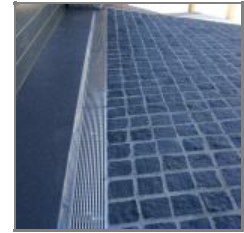

Gallery Images

Sareen Stone NSW Pty. Ltd.
P: (02) 9736-1833
F: (02) 9736-2260
E: info@sareenstone.com.au

Showroom Address
86 Nirranda Street,
Concord West
NSW Australia 2138

Showroom hours
Monday-Friday 8:30am-5pm
Saturday 9am-1pm - by appointment only
P: (02) 9736-1833 to make an appointment

[Sitemap](#)