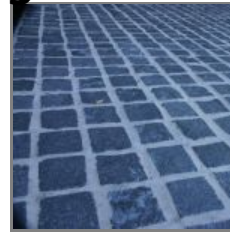

Gallery Images

Sareen Stone NSW Pty. Ltd.
P: (02) 9736-1833
F: (02) 9736-2260
E: info@sareenstone.com.au

Showroom Address
86 Nirranda Street,
Concord West
NSW Australia 2138

Showroom hours
Monday-Friday 8:30am-5pm
Saturday 9am-1pm - by appointment only
P: (02) 9736-1833 to make an appointment

[Sitemap](#)