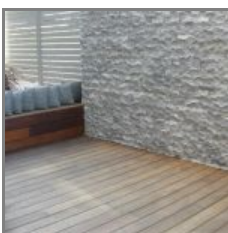

Nimbus Split Face Grey

Nimbus Split Face grey is Gregorio marble that has undergone treatments to create a completely unique look.

Use

- internal
- external

Applications

- walls

Finishes

- split face

Available Sizes

- 200 x 100 x 22-28mm

Specifications

- Weight: 69kg/m²

Gallery Images

Sareen Stone NSW Pty. Ltd.

P: (02) 9736-1833
F: (02) 9736-2260
E: info@sareenstone.com.au

Showroom Address