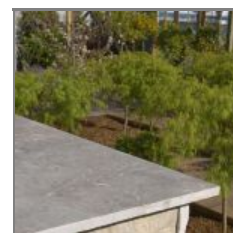

Gallery Images

Sareen Stone NSW Pty. Ltd.

P: (02) 9736-1833
F: (02) 9736-2260
E: info@sareenstone.com.au

Showroom Address

86 Nirranda Street,
Concord West
NSW Australia 2138

Showroom hours

Monday-Friday 8:30am-5pm
Saturday 9am-1pm - by appointment only
P: (02) 9736-1833 to make an appointment

Sitemap