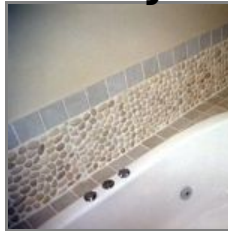

Gallery Images

Sareen Stone NSW Pty. Ltd.

P: (02) 9736-1833
F: (02) 9736-2260
E: info@sareenstone.com.au

Showroom Address

86 Nirranda Street,
Concord West
NSW Australia 2138

Showroom hours

Monday-Friday 8:30am-5pm
Saturday 9am-1pm - by appointment only
P: (02) 9736-1833 to make an appointment

[Sitemap](#)