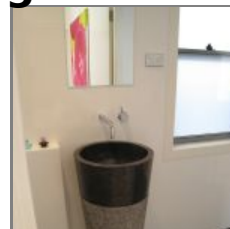

Verona Basin

The Verona basin is available in both cream and black colour ways and consists of a tall contemporary chic design. This pedestal basin has been designed to sit on the bathroom floor.

Use

- interior

Applications

- floors

Finishes

- polished & bush
hammered

Available Sizes

- 400 x 400 x 900mm

Gallery Images

Sareen Stone NSW Pty. Ltd.
P: (02) 9736-1833
F: (02) 9736-2260
E: info@sareenstone.com.au