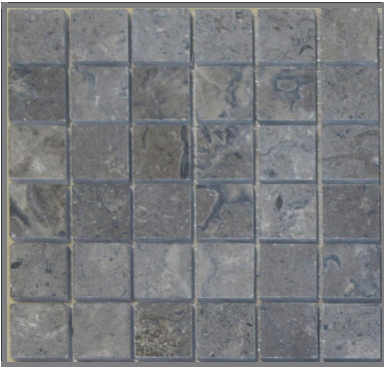

Sareen Stone NSW Pty. Ltd.

P: (02) 9736-1833
F: (02) 9736-2260
E: info@sareenstone.com.au

Showroom Address

86 Nirranda Street,
Concord West
NSW Australia 2138

Showroom hours

Monday-Friday 8:30am-5pm
Saturday 9am-1pm - by appointment only
P: (02) 9736-1833 to make an appointment

[Sitemap](#)