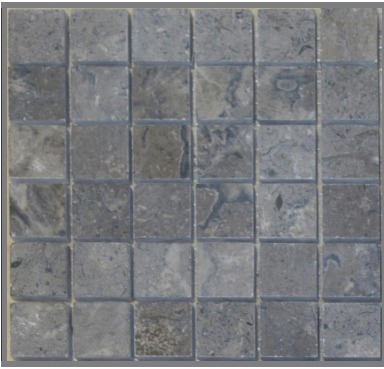

Sareen Stone NSW Pty. Ltd.

P: (02) 9736-1833
F: (02) 9736-2260
E: info@sareenstone.com.au

Showroom Address

86 Nirranda Street,
Concord West
NSW Australia 2138

Showroom hours

Monday-Friday 8:30am-5pm
Saturday 9am-1pm - by appointment only
P: (02) 9736-1833 to make an appointment

[Sitemap](#)